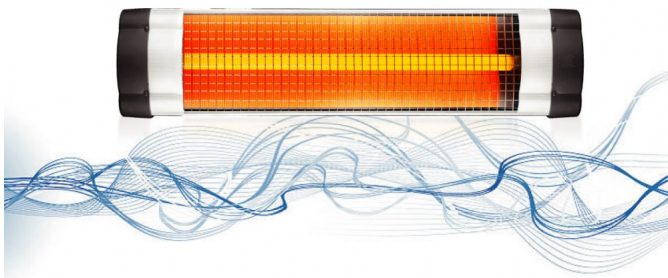

MP-222

METROPOL EOS

Turkey
Discover
the potential

METROPOL EOS

Turkey
Discover
the potential

METROPOL EOS 2500W

Rating: Not Rated Yet
[Ask a question about this product](#)

Description

*2500W

*NOT AFFECTED BY WATER SPLASHES

*TRANSMITS HEAT IN A SHORT TIME

*WARMS IN THE OPEN AREA,IN THE WINDY WEATHER

*MUCH MORE ECONOMICAL IN SHORT-TERM USE

*SUITABLE FOR FLOOR,DESKTOP, UNDER-TABLE USE WITH
THE CARRIER STAND