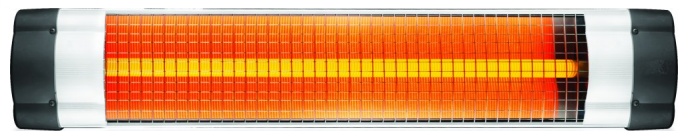

MP-222

METROPOL EOS

Turkey
Discover
the potential

METROPOL EOS

Turkey
Discover
the potential

METROPOL EOS 2500W

Rating: Not Rated Yet
[Ask a question about this product](#)

Description

*2500W

*NOT AFFECTED BY WATER SPLASHES

*TRANSMITS HEAT IN A SHORT TIME

*WARMS IN THE OPEN AREA,IN THE WINDY WEATHER

*MUCH MORE ECONOMICAL IN SHORT-TERM USE

*SUITABLE FOR FLOOR,DESKTOP, UNDER-TABLE USE WITH
THE CARRIER STAND