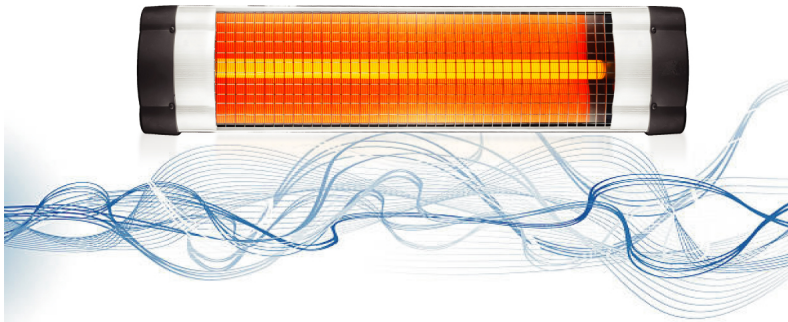

MP-222

METROPOL EOS

Turkey
Discover
the potential

METROPOL EOS

Turkey
Discover
the potential

METROPOL EOS 2500W

Rating: Not Rated Yet
[Ask a question about this product](#)

Description

*2500W

*NOT AFFECTED BY WATER SPLASHES

*TRANSMITS HEAT IN A SHORT TIME

*WARMS IN THE OPEN AREA,IN THE WINDY WEATHER

*MUCH MORE ECONOMICAL IN SHORT-TERM USE

*SUITABLE FOR FLOOR,DESKTOP, UNDER-TABLE USE WITH
THE CARRIER STAND