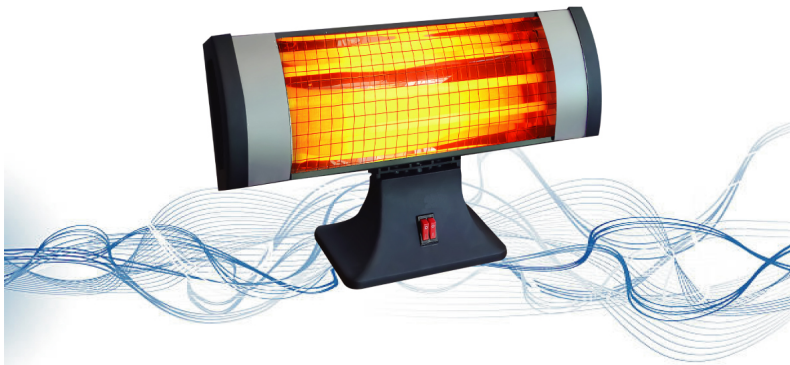

MP-111

METROPOL

NEO

Turkey

Discover
the potential

METROPOL

NEO

Turkey

Discover
the potential

METROPOL NEO 1800W

Rating: Not Rated Yet

[Ask a question about this product](#)

Description

*1800W

*USE UNDER TABLE

*EASY INSTALLATION